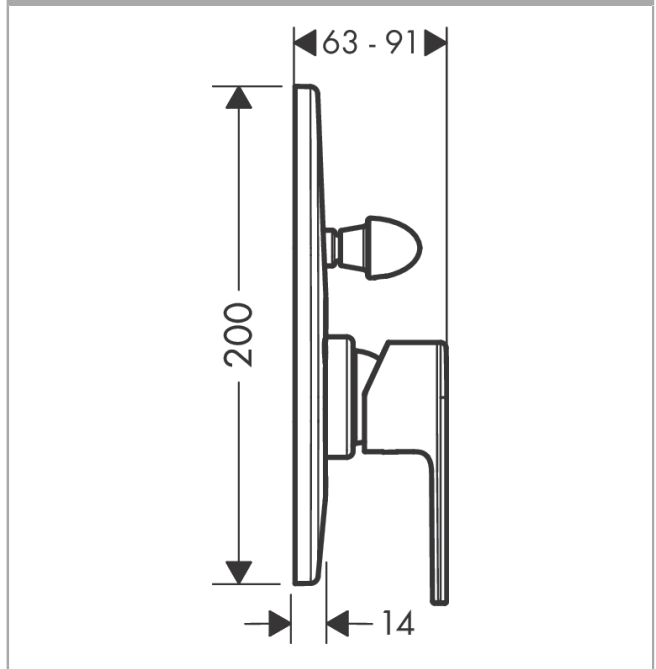

Vernis Shape
Single lever bath mixer for concealed installation
 Surfaces: **Matt Black** Article Number: **71458670**

Description

product features

- 2 functions
- connection type: basic set
- maximum flow rate at 3 bar: 30 l/min
- min. operating pressure: 1 bar
- max. operating pressure: 10 bar
- ceramic cartridge
- temperature limitation adjustable
- diverter with automatic resetting
- suitable for continuous flow water heaters

Product image

Scale drawing

Flowchart